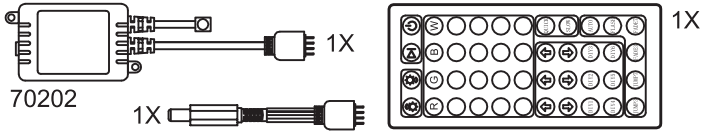

Safety Instructions

0, 1, 6, 8, 11, 12, 15,
22, 23, 25, 28

Info Hotline

+49 (0) 5041 998 389

Mon. - Do. 7⁰⁰ - 20⁰⁰

Fr. 7⁰⁰ - 17⁰⁰

Paulmann Licht GmbH
31832 Springe / Germany
www.paulmann.com

Art.-Nr.:
702.02

(+MA173)
PLS 10/11

www.paulmann.com/yourledcolours

A Art.No.70199/70200/70201

Art.No.70199/70200/70201

Art.No.70210/70214/70198/70207

Art.No.70203

Art.No.70203

R. G. B. W. ....