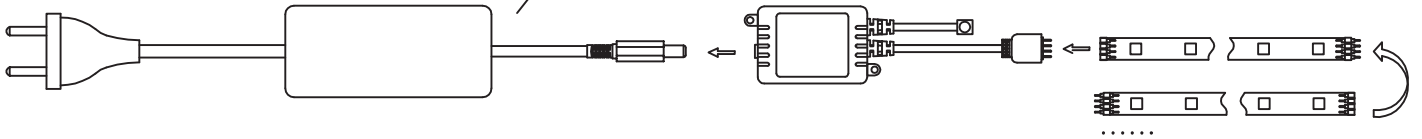

www.paulmann.com/yourledcolours

A Art.No.70199/70200/70201