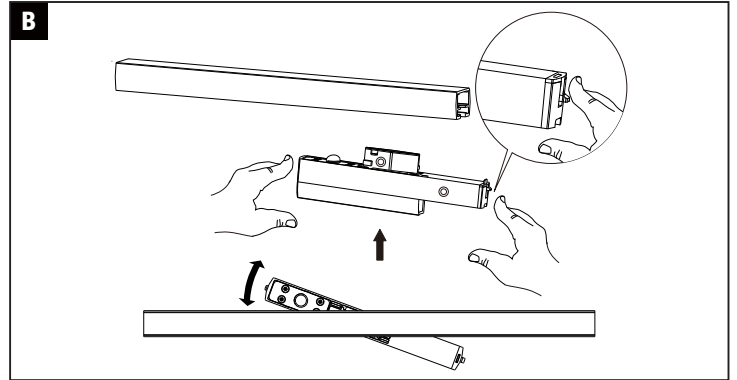

(+MA326) PSU 03/18

1x

G

25m

Bluetooth

Reset
ON
OFF

3x, On/Off <1s

iOS App Android App Remote Control