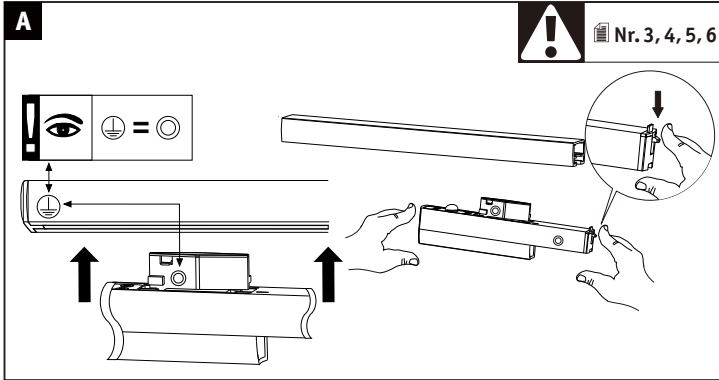

(+MA326) PSU 03/18

1x

G

25m

Bluetooth

Reset
ON
OFF

3x, On/Off <1s

iOS App Android App Remote Control