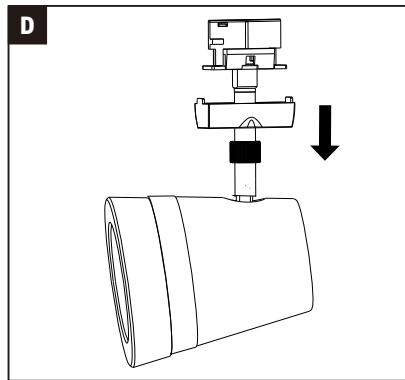

(+MA326) PSU 03/18

1x

G

25m

Bluetooth

Reset
ON
OFF

3x, On/Off <1s

iOS App Android App Remote Control