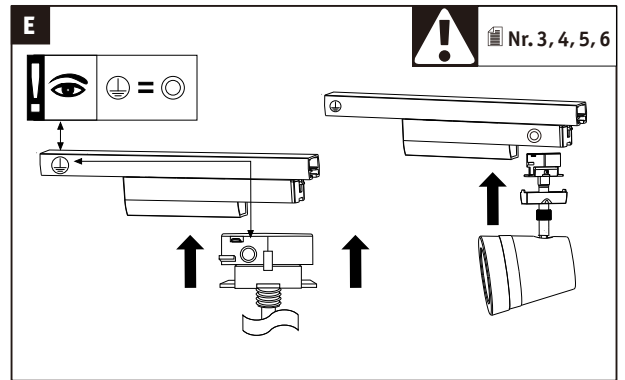

(+MA326) PSU 03/18

1x

G

25m

Bluetooth

Reset
ON
OFF

3x, On/Off <1s

iOS App Android App Remote Control